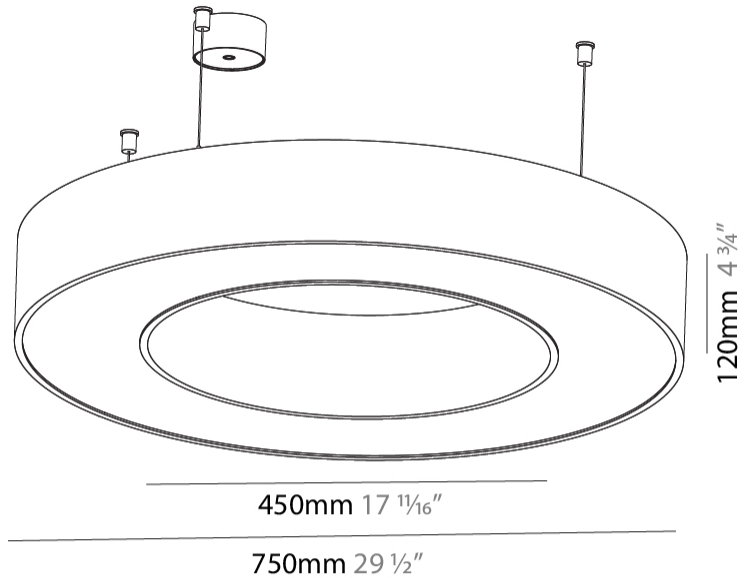

GENERAL

Series: Glorious
Subseries: Glorious
Brand: Prolicht
Division: Architectural
Mounting Type: Suspension
Mounting Location: Ceiling
Subcategory: Ambient

PHYSICAL

Shape: Round
Diameter (mm): 750
Diameter (in): 29 1/2
Height (mm): 120
Height (in): 4 3/4
Max. Overall Height (mm): 2120
Max. Overall Height (in): 83 7/16
Light Distribution: Direct
Weight (kg): 7.062
Weight (lbs): 15.56
Diffuser: [PMMA - Opal or Micro-Prism](#)
Fixture Finish: [SSR / BKV / CWI / CRY / HAB / LAG / UFT / ITA / RUA / RUR / MIC / FTG / MYG / TWT / LOD / PUS / FRO / FUP / KIA / POP / BLS / SPG / MEY / GOH / GUM / CHC / COM / ABZ / JAG / OBR / MOS / ROR](#)
Fixture Material: Aluminum

ELECTRICAL

Lamp Type: LED (Zhaga Standard)
Input Wattage (W): 30
Total Output Wattage (W): 24 / 19.2 (3500K)
Dimming: [Non-Dimming / Phase Dimming (120Vac only) / 0-10V Dimming](#)
Driver Included: Yes
Driver Location: Integrated
Driver Type: Constant Current
Driver Class: Class 2
Input Voltage (V): 120 - 277
Constant Current (MA): 350 / 600 (3500K)

LED

[Color Temperature (°K): 3000 / 3500 / 4000](#)
Max. Delivered Lumen (lm): 2770 / 2862 / 2920
CRI: >80 CRI
Efficiency (%): 65
Lamp Life (hrs): 50000

OPTICAL

RATINGS AND CERTIFICATIONS

Certified By: Certified for North American Standards
IP rating: IP20